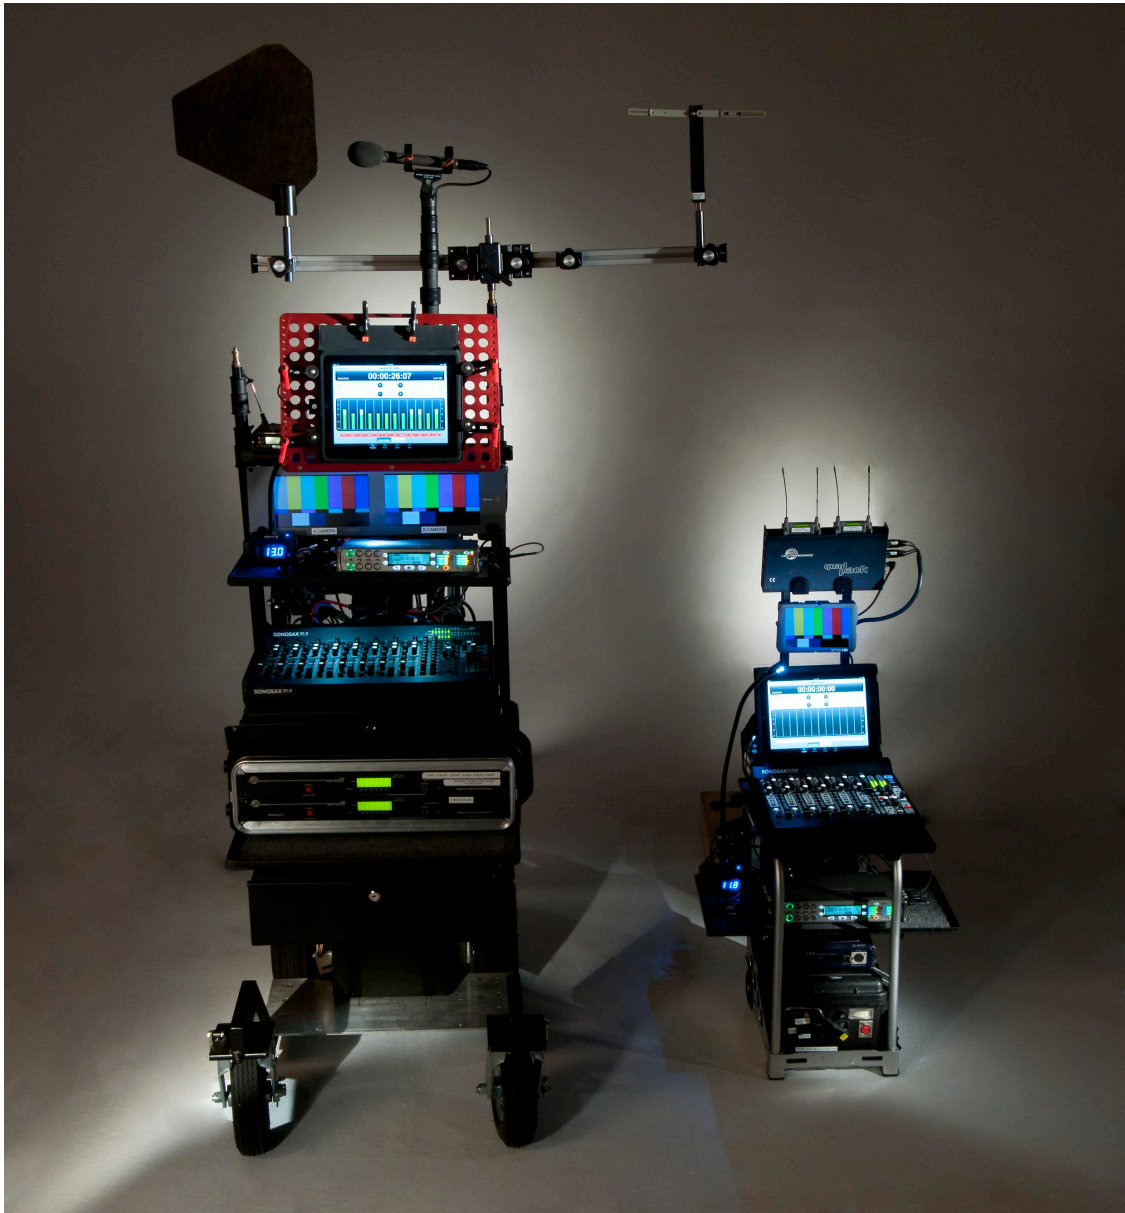

M A X W E L L
PRODUCTION SOUND

Great Sound Comes in Two Sizes

513-561-3000